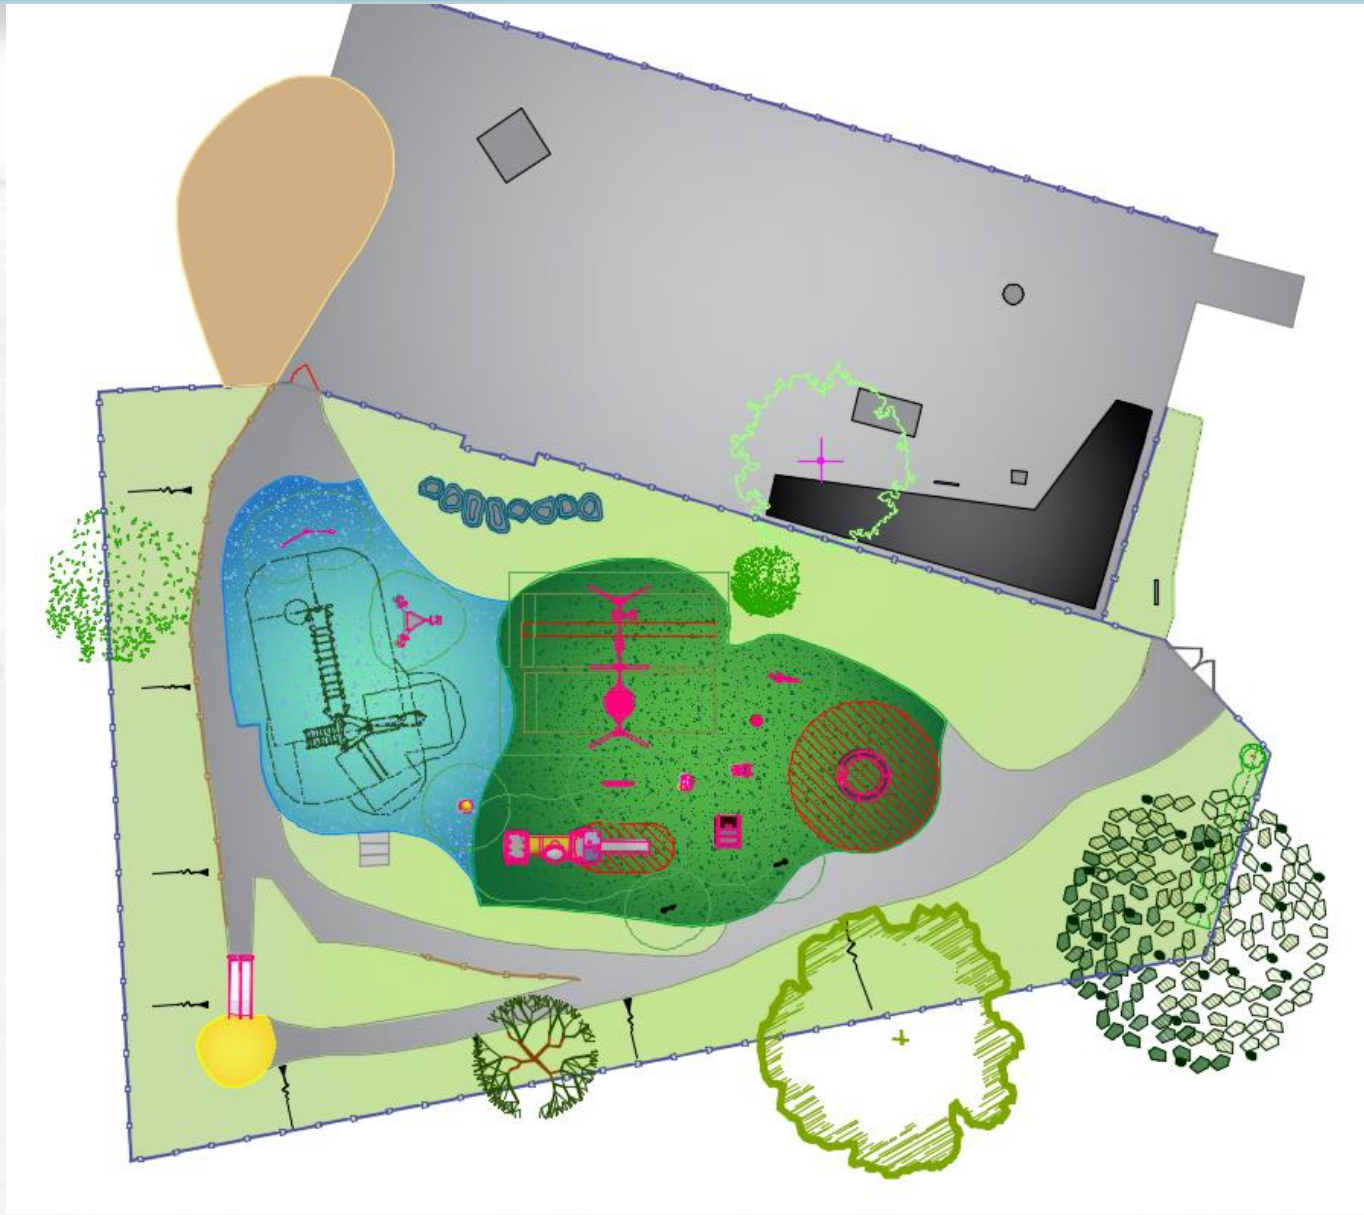

LB Lambeth – Hillside Gardens Park

LB Lambeth – Hillside Gardens Park

Hillside Gardens Park
London Borough of Lambeth

50+
USERS

AGE
0-14
RANGE

35+
PLAY
FEATURES

Our design at Hillside Gardens Park ensures that users of a range of ages and abilities can learn, interact, imagine and play together!